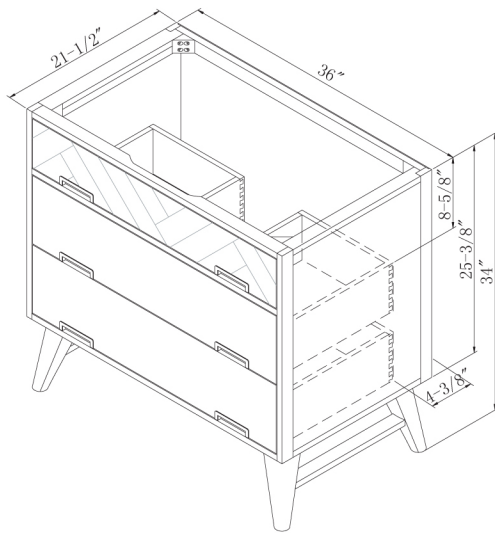

PK3621D Vanity
2 x Drawer